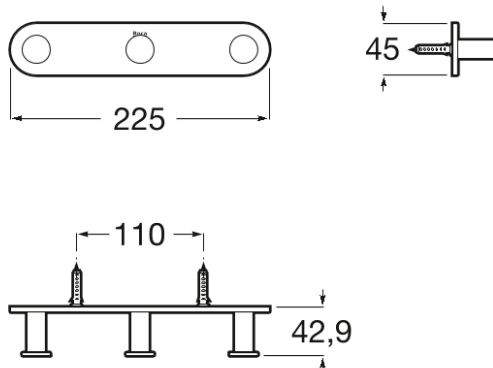

HOTELS

Round - Triple robe hook

DIMENSIONS

Length 225 mm
 Width 43 mm
 Height 45 mm

COLOURS AND FINISHES

FEATURES

Triple robe hook.

Finish: Chrome

Installation options: Only with screws

Installation type: Wall-mounted

Material: Metal

Maximum weight supported (Kg): 10

TECHNICAL DRAWINGS

Hotels

An alliance between simplicity, style and functionality. This collection has been designed to adapt to any space and requirement. Inspired by minimalist forms, it is characterised by its great versatility. It is a solution thought of for both small and large design projects, whether public or private.